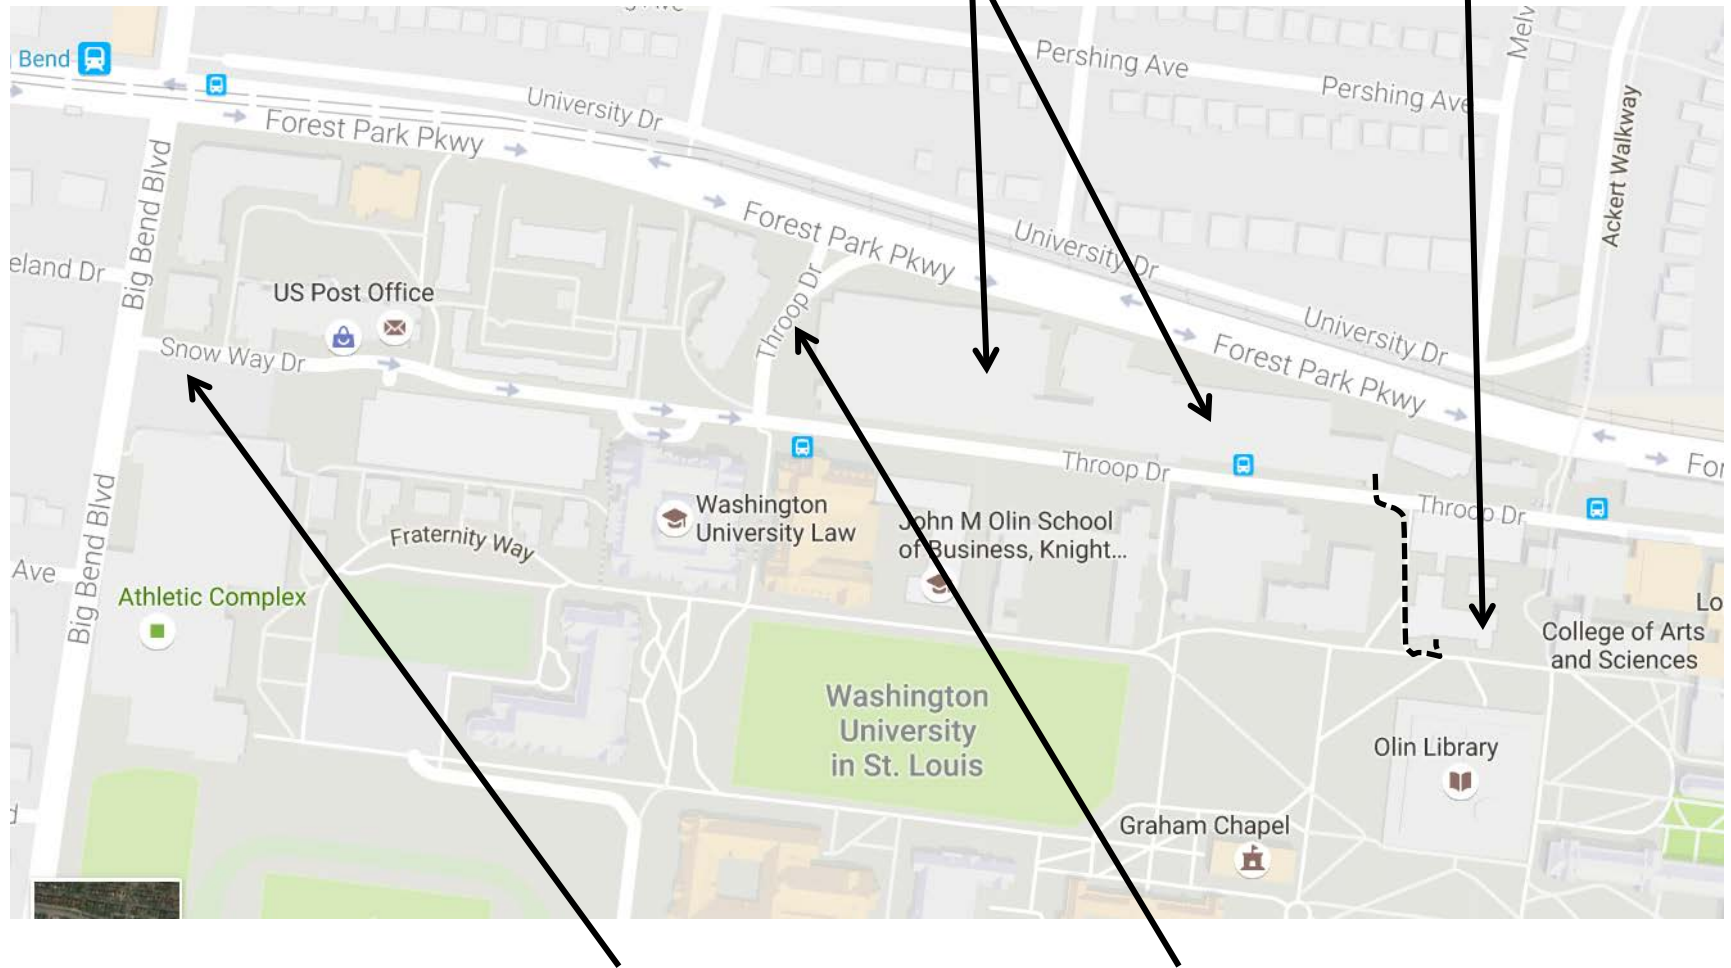

Directions to Louderman Hall Rm 458 at Washington University

Parking Garage

Louderman Hall

Enter campus through Snow Drive from Big Bend or Throop Drive from Forest Parkway. Enter large open parking garage and park at the far end. Follow dotted path to entrance to Louderman Hall.