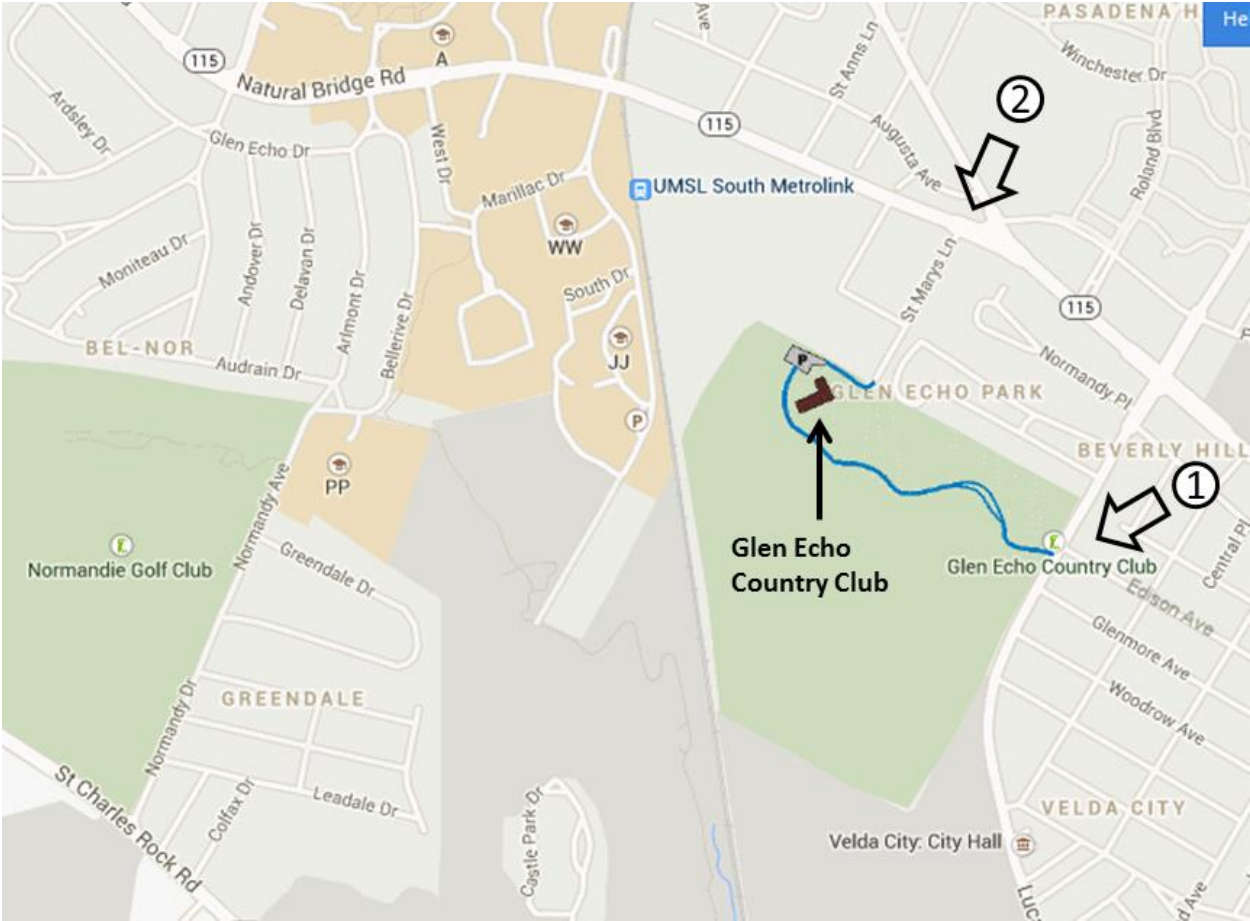

# St. Louis Award Banquet Map

(1) Main entrance drive: turn west off Lucas & Hunt Road; Edison Avenue will be on the opposite side of the road almost adjacent to the entrance drive. Continue on the winding drive, and the parking lot will be on your right adjacent to the clubhouse.

(2) Back entrance: turn south off Natural Bridge Road onto St Marys Lane, just east of the post office. Continue through the gate, veer right, and park in front of the clubhouse.