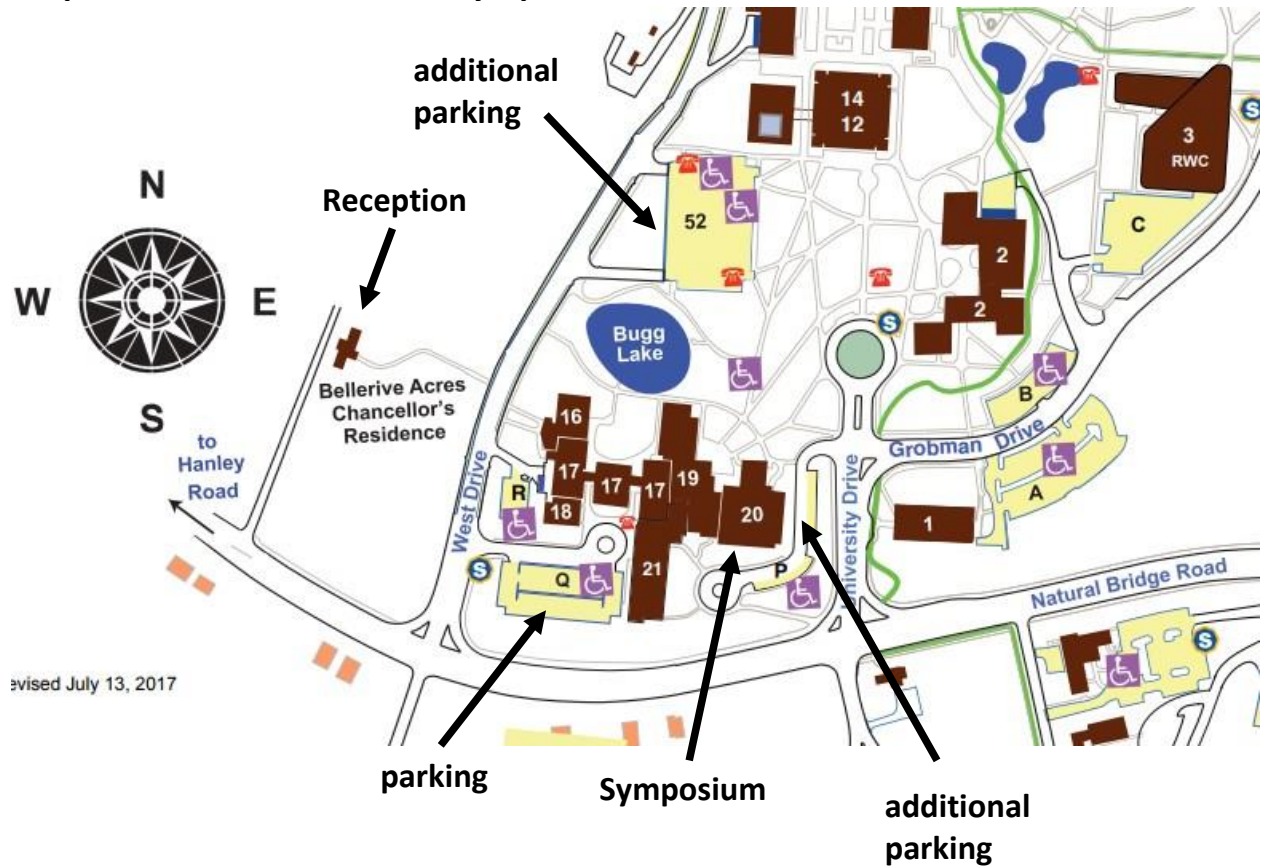

Map for the St. Louis Award Symposium

St. Louis Award Symposium will take place in Stadler Hall, Rm 104. The reception following the symposium will take place in the Bellerive Acres Chancellor's Residence. Parking will be available in Lot Q, and additional parking will be available in Lot P or the West parking Garage (52). A parking permit will be available at the symposium.