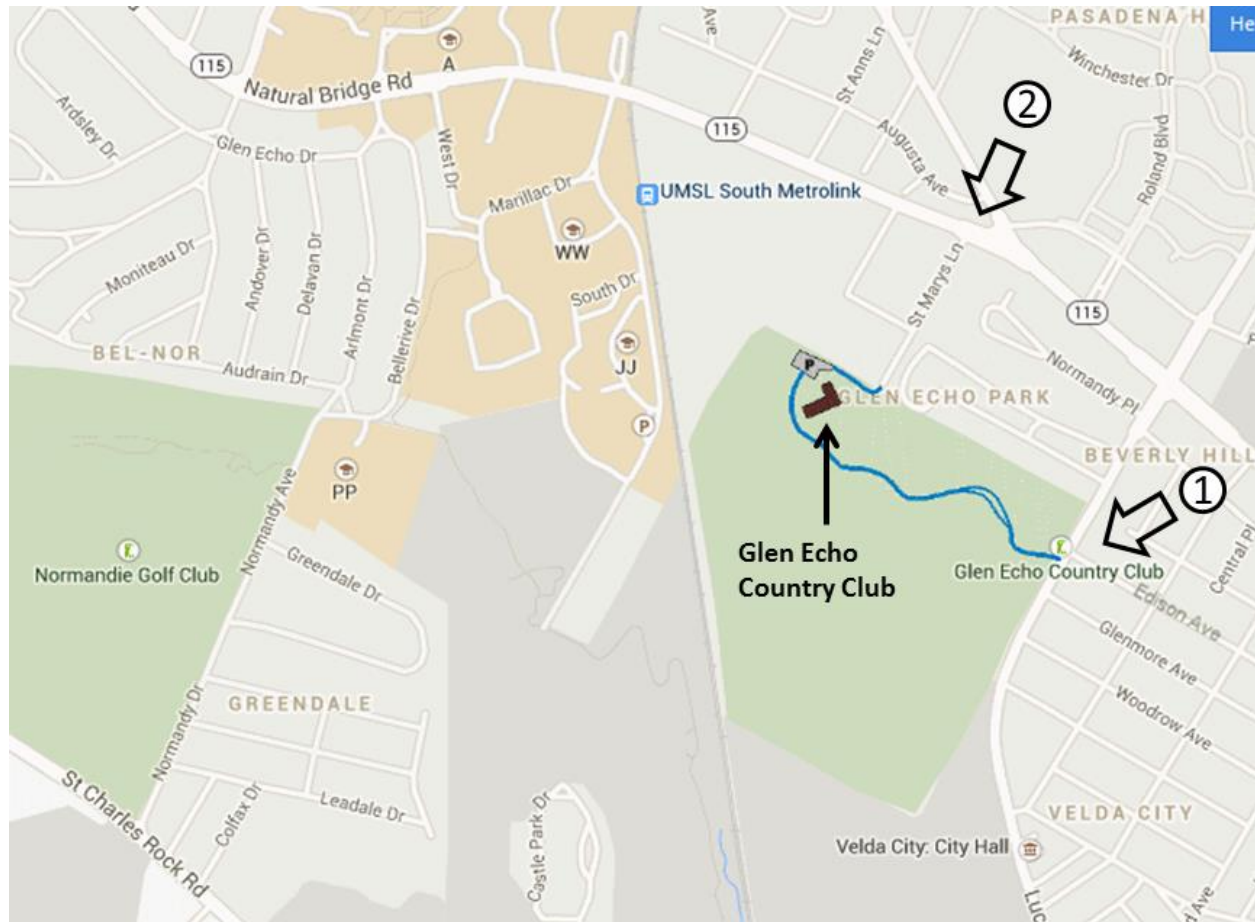

St. Louis Award Banquet Map

Friday, October 25 2019, directly after the Saint Louis Award Symposium
Glen Echo Country Club, 3401 Lucas & Hunt Road, Saint Louis, MO 63121

Glen Echo Country Club is in Normandy, in the southwest sector of the intersection of Natural Bridge Road and Lucas & Hunt Road. Use either entrance:

- (1) Main entrance drive: turn west off Lucas & Hunt Road; Edison Avenue will be on the opposite side of the road almost adjacent to the entrance drive. Continue on the winding drive, and the parking lot will be on your right adjacent to the clubhouse.
- (2) Back entrance: turn south off Natural Bridge Road onto St Marys Lane, just east of the post office. Continue through the gate, veer right, and park in front of the clubhouse.