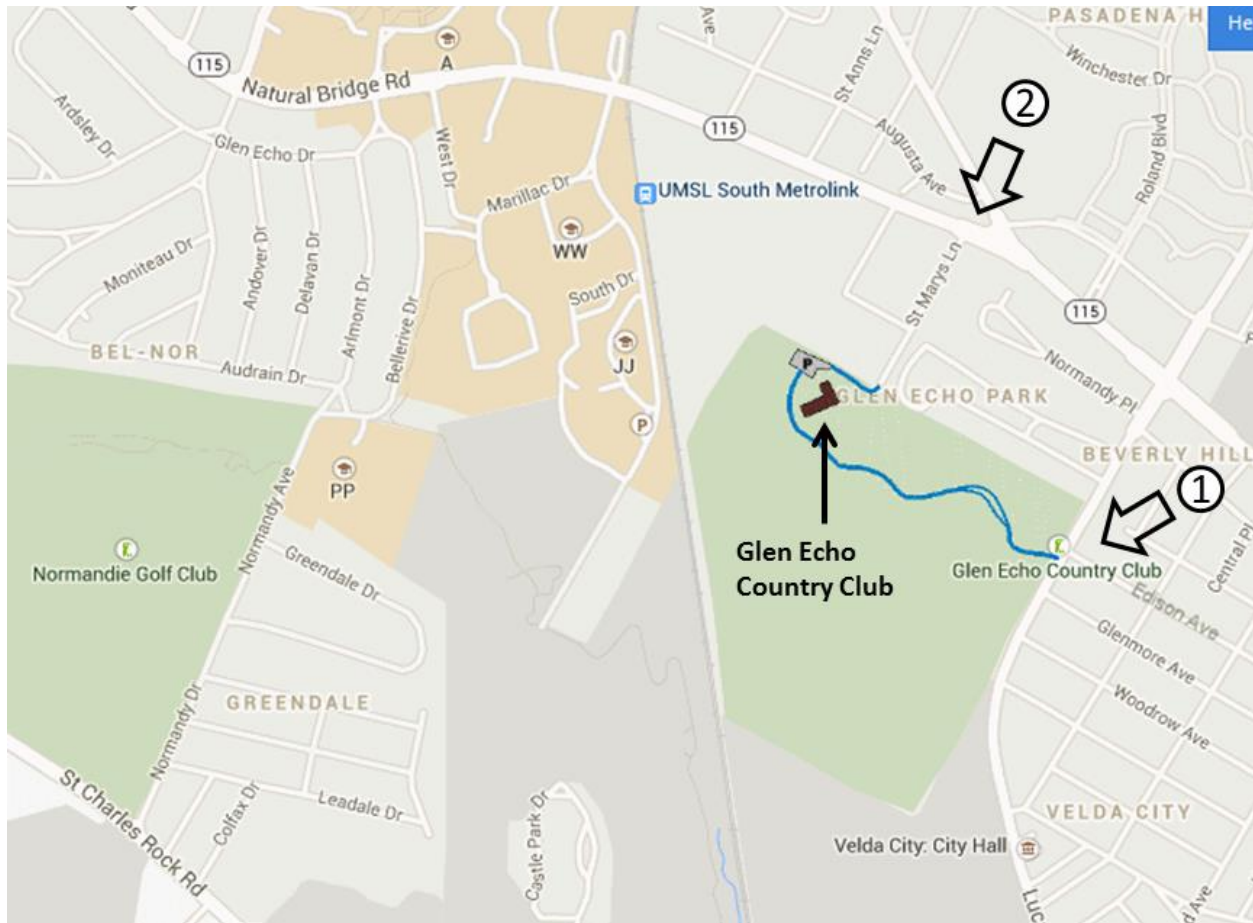

St. Louis Award Banquet Map

(1) Main entrance drive: turn west off Lucas & Hunt Road; Edison Avenue will be on the opposite side of the road almost adjacent to the entrance drive. Continue on the winding drive, and the parking lot will be on your right adjacent to the clubhouse.

(2) Back entrance: turn south off Natural Bridge Road onto St Marys Lane, just east of the post office. Continue through the gate, veer right, and park in front of the clubhouse.