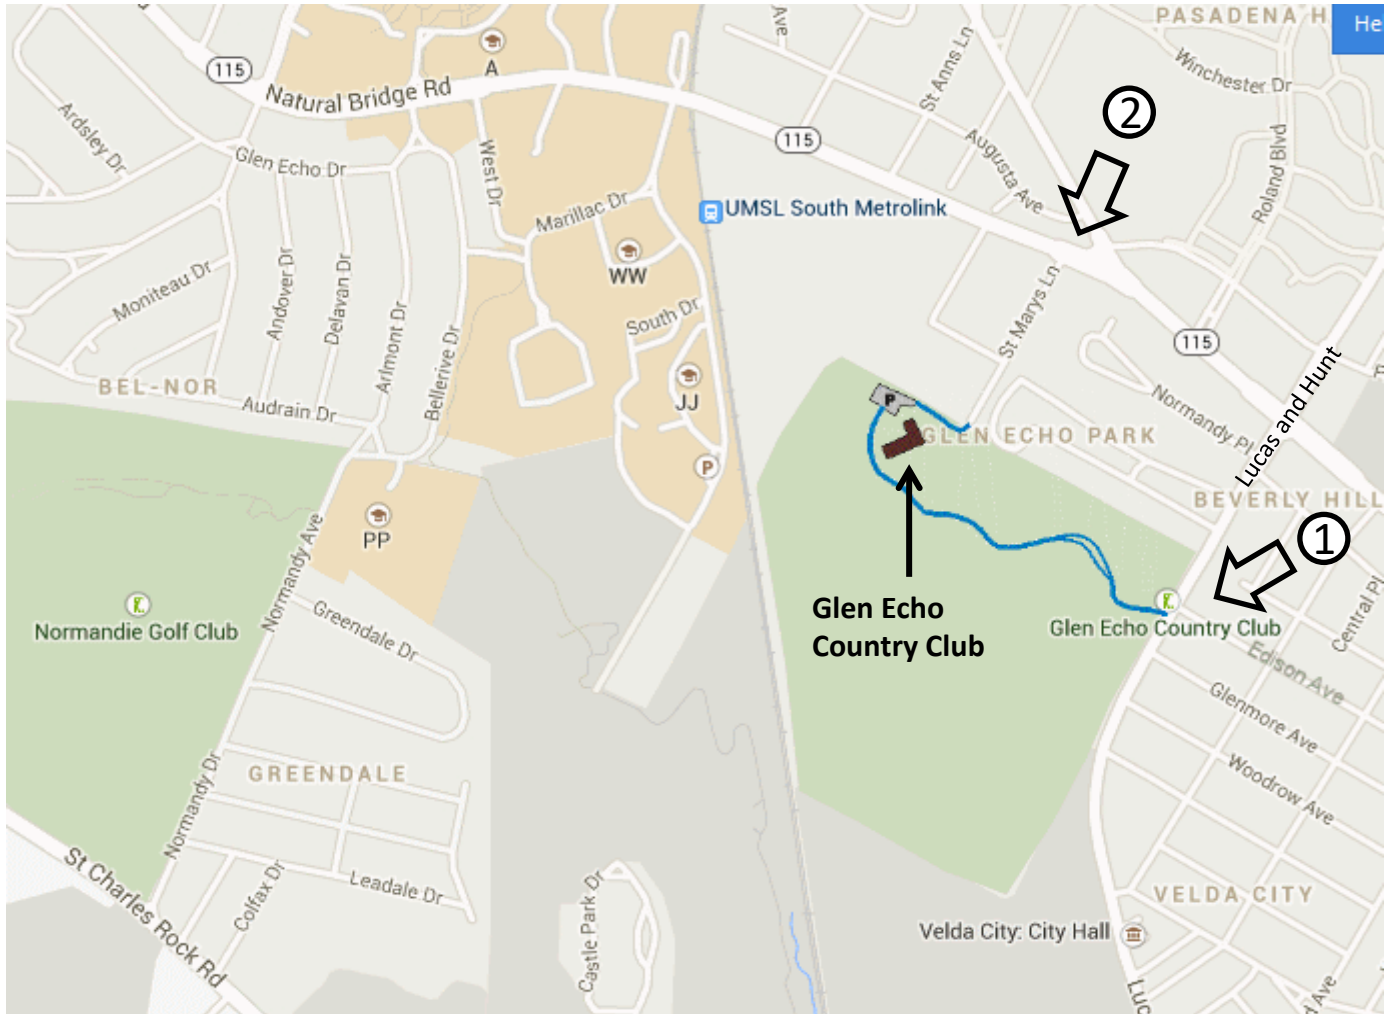

# St. Louis Award Banquet Directions

Glen Echo Country Club\*, 3401 Lucas & Hunt Road, Saint Louis, MO 63121

\*Glen Echo Country Club is in Normandy, in the southwest sector of the intersection of Natural Bridge Road and Lucas & Hunt Road. Use either entrance:

(1) main entrance drive: turn west off Lucas & Hunt Road; Edison Avenue will be on the opposite side of the road almost adjacent to the entrance drive. Continue on the winding drive (shown in blue), and the parking lot will be on your right adjacent to the clubhouse.

(2) back entrance: turn south off Natural Bridge Road onto St Mary's Lane, just east of the post office. Continue through the gate, veer right, and park in front of the clubhouse.